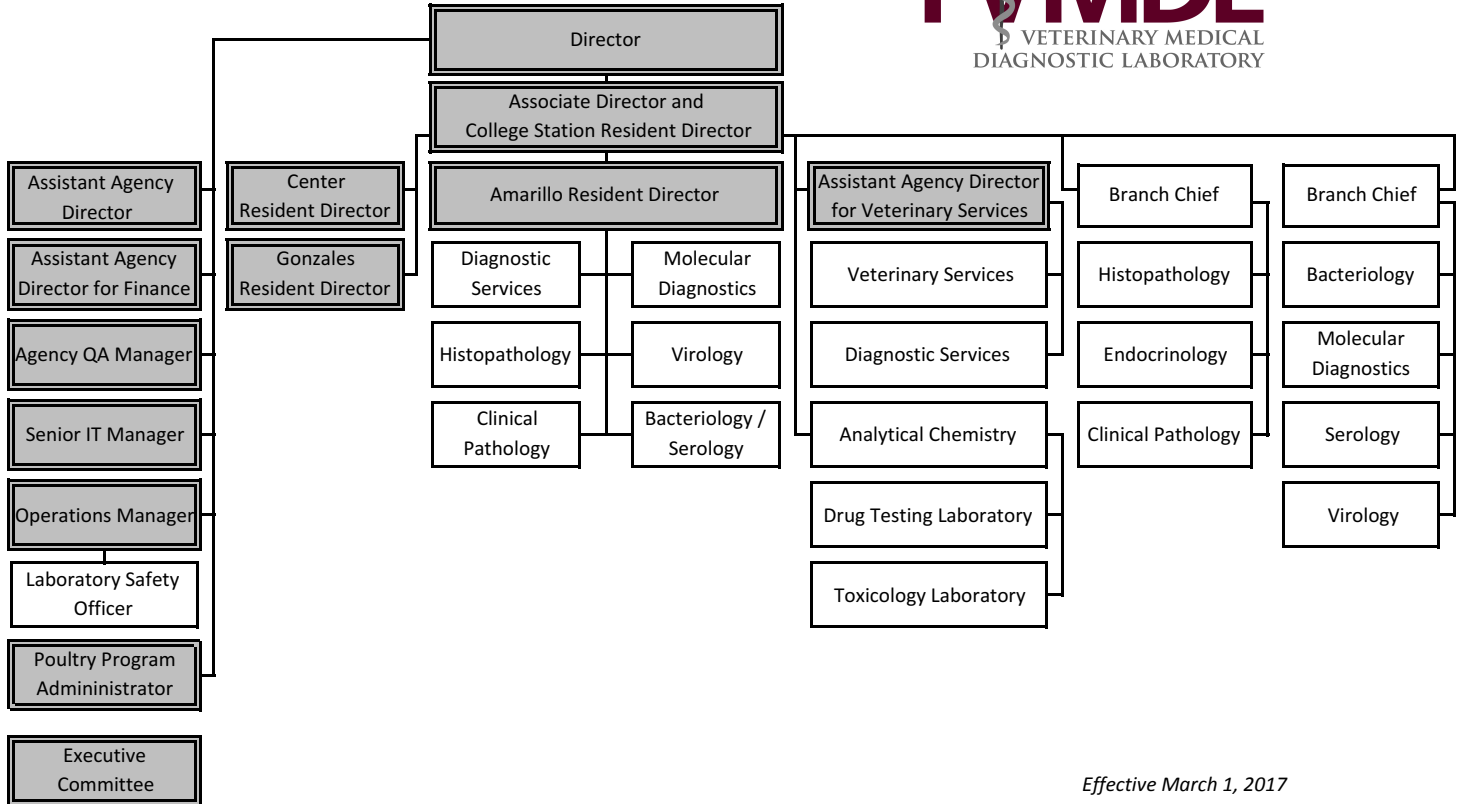

# Texas A&M Veterinary Medical Diagnostic Laboratory

## Organizational Chart

Effective March 1, 2017