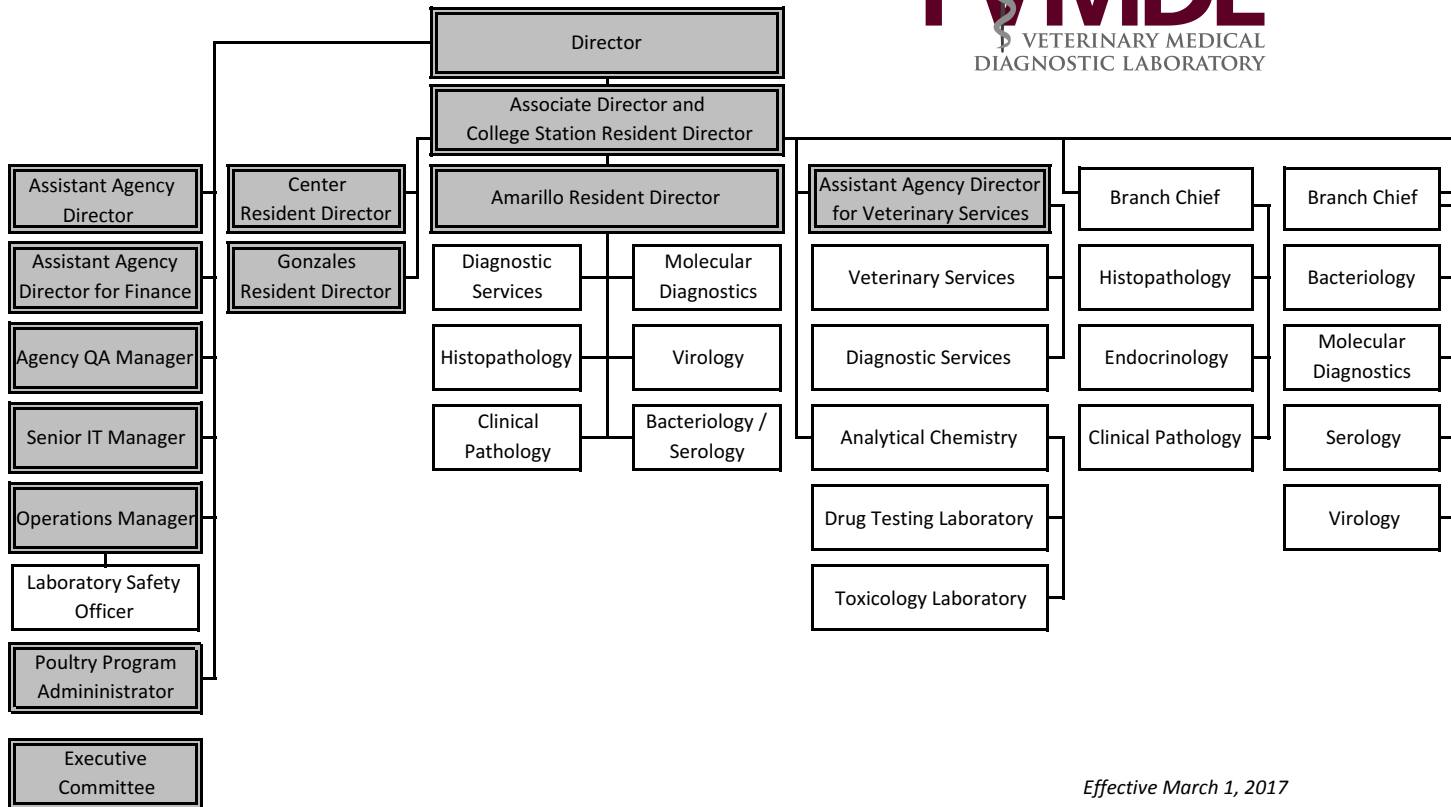

# Texas A&M Veterinary Medical Diagnostic Laboratory

## Organizational Chart

Effective March 1, 2017