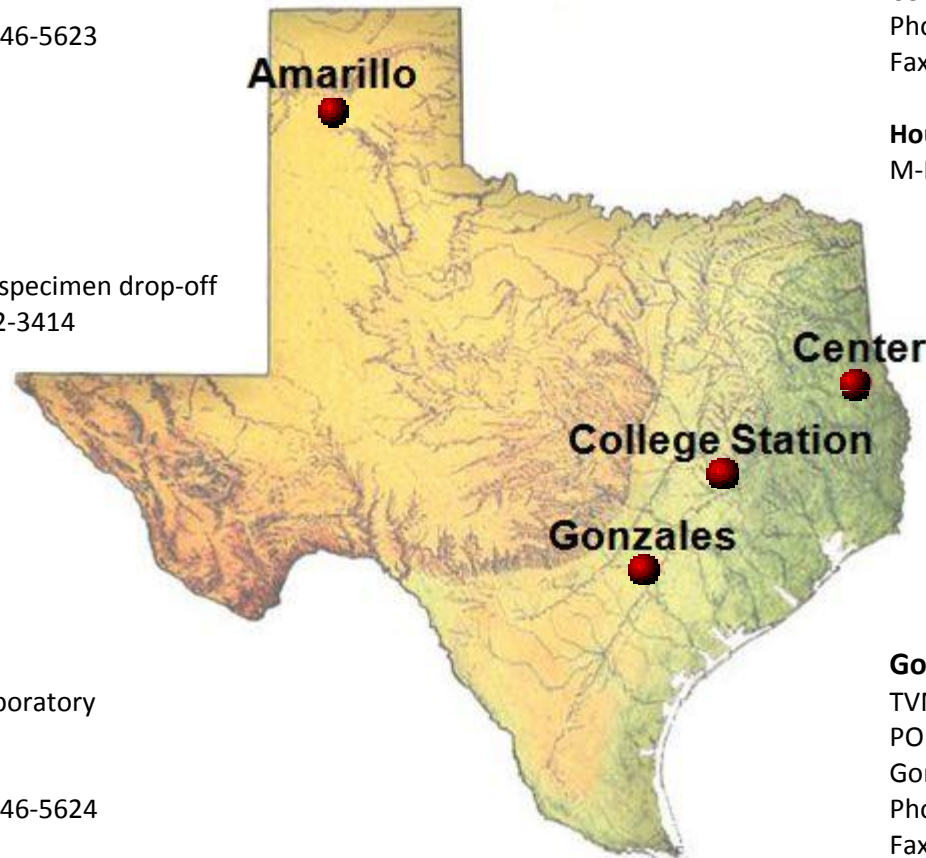

Courier Address:

6610 Amarillo Blvd. West, Amarillo, TX 79106

Hours of Operation:

M-F 8:00am-5:00pm Saturday morning specimen drop-off
Evenings and weekends call (806)-353-7478 for contact information.

Center Poultry Laboratory

Courier Address:

1812 Water St., Gonzales, TX 78629

Hours of Operation:

M-F 8:00am-12:00pm / 1:00pm-5:00pm

Start address e.g., "SFO"

End address e.g., "94526"

Maps

[Email](#)